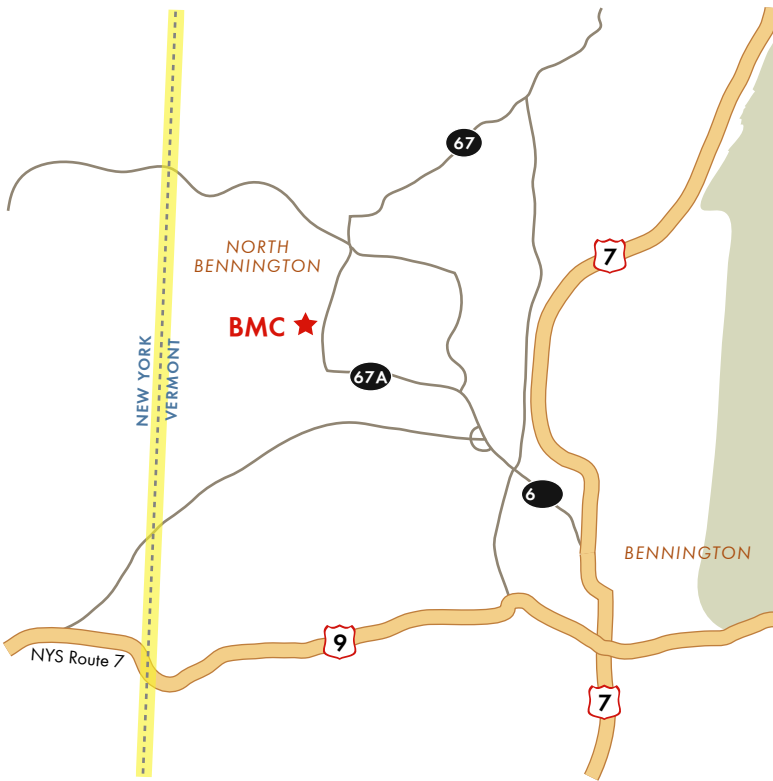

Driving Directions to BMC

FROM THE SOUTH (MA/VT RTE 7)

north

LEFT west

FROM THE NORTH (VT RTE 7)

south

RIGHT

LEFT west

FROM THE WEST (NY RTE 7/VT RTE 9)

east

LEFT

east

west

*** Continue on Route 67A for approximately 1.5 miles, until the road makes a sharp bend to the right.**

At this point, Route 67A becomes Water Street.

Drive for another 0.5 miles, then turn left into BMC, at 441 Water Street.

The Bennington Microtechnology Center is located at 441 Water Street in the North Bennington Industrial Building.

Parking is in front of the building.

The entrance is to the left of the complex, through a glass-encased door.